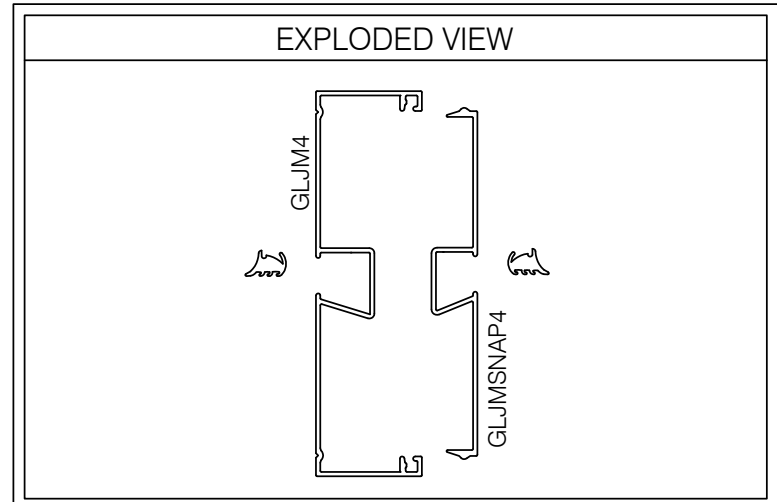

E4VGG102 487 SERIES INTERMEDIATE GLASS MULLION

**AlumaPro**  
Interior Frame Systems  
Phone: 713 462-0861  
www.alumapro.com

**ESSENTIALS**  
Classic Style Office Front

DWG NO.	E4VGG102	REV	0
SCALE	Full/Half	SHEET	