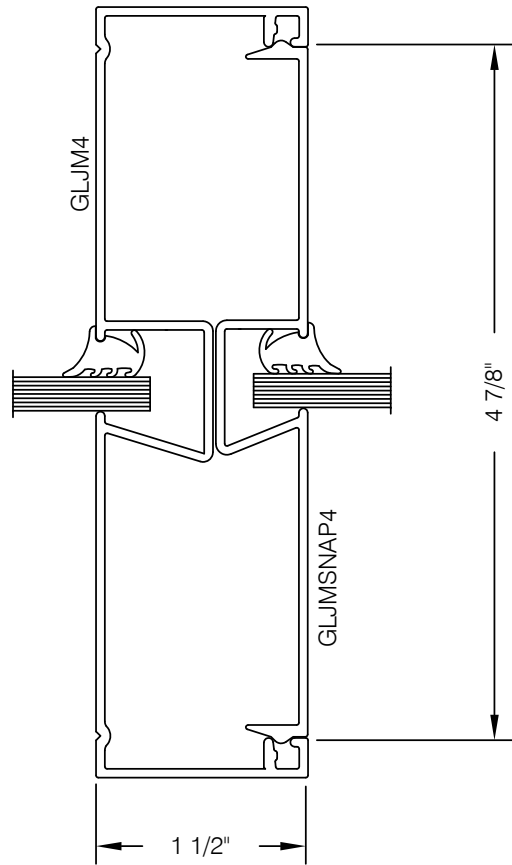

E4VGG102 487 SERIES INTERMEDIATE GLASS MULLION

**AlumaPro**  
Interior Frame Systems  
Phone: 713 462-0861  
www.alumapro.com

**ESSENTIALS**  
Classic Style Office Front

DWG NO.	E4VGG102	REV	0
SCALE	Full/Half	SHEET	