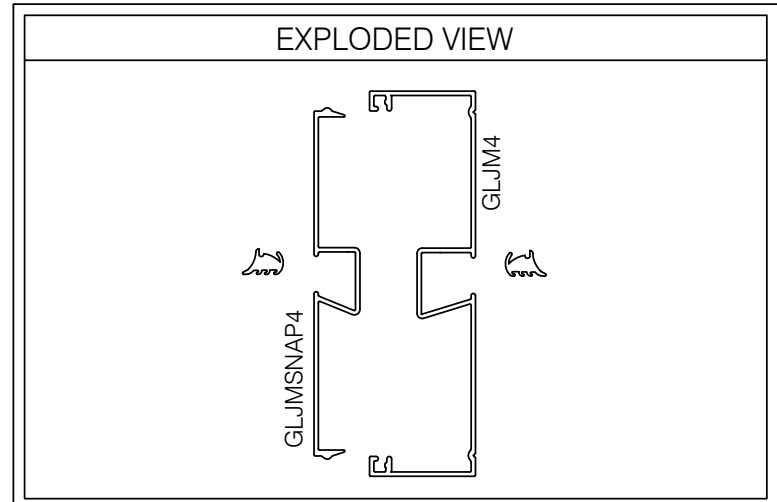

E4VGG101 487 SERIES INTERMEDIATE GLASS MULLION

AlumaPro
Interior Frame Systems
Phone: 713 462-0861
www.alumapro.com

ESSENTIALS
Classic Style Office Front

DWG NO.	E4VGG101	REV	0
SCALE	Full/Half	SHEET	