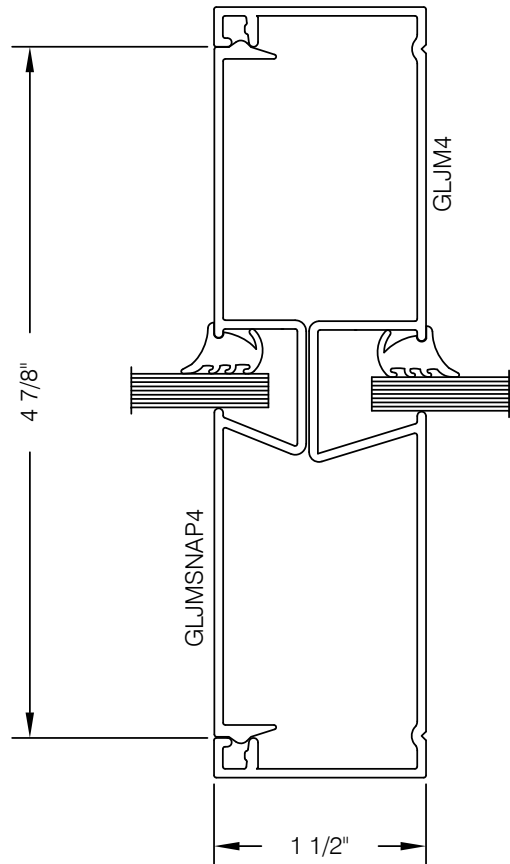

E4VGG101 487 SERIES INTERMEDIATE GLASS MULLION

AlumaPro
Interior Frame Systems
Phone: 713 462-0861
www.alumapro.com

ESSENTIALS
Classic Style Office Front

DWG NO.	E4VGG101	REV	0
SCALE	Full/Half	SHEET	