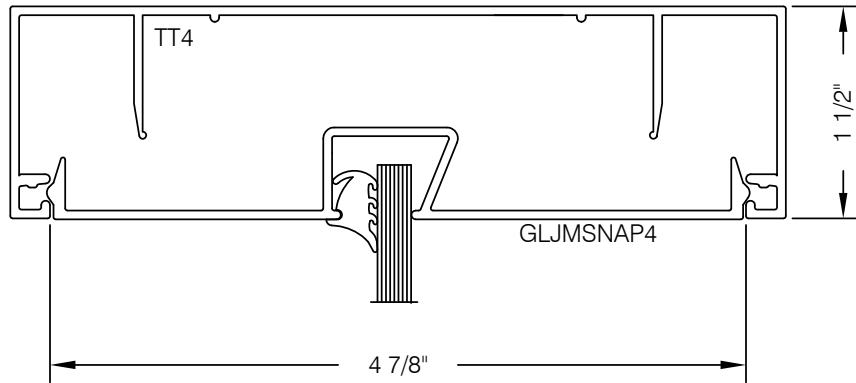

E4HTG101 487 SERIES GLASS HEAD AT SIDELIGHT @ 1 1/2" TOP TRACK (HEADTRACK)

**AlumaPro**  
Interior Frame Systems  
Phone: 713 462-0861  
www.alumapro.com

**ESSENTIALS**  
Classic Style Office Front

DWG NO.	E4HTG101	REV	0
SCALE	Full/Half	SHEET	