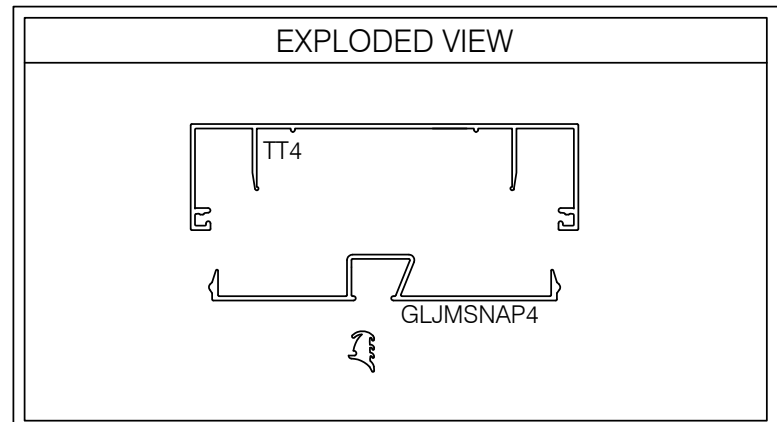

E4HTG101 487 SERIES GLASS HEAD AT SIDELIGHT @ 1 1/2" TOP TRACK (HEADTRACK)

**AlumaPro**  
Interior Frame Systems  
Phone: 713 462-0861  
www.alumapro.com

**ESSENTIALS**  
Classic Style Office Front

DWG NO.	E4HTG101	REV	0
SCALE	Full/Half	SHEET	