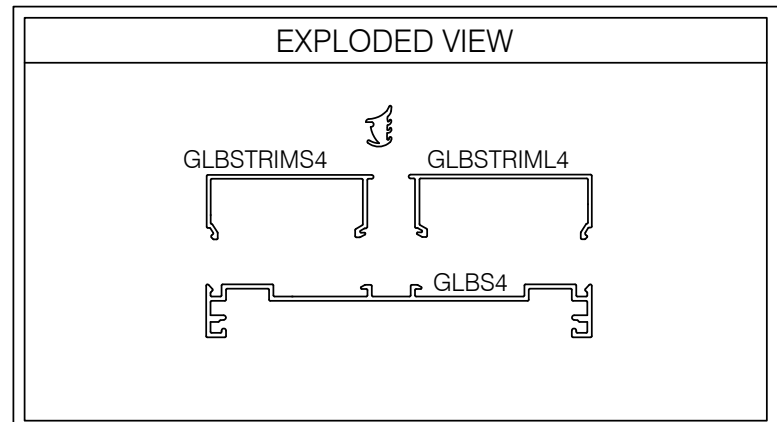

E4HGW101 487 SERIES GLASS SILL @ WOOD BLOCKING ON FLOOR

AlumaPro
Interior Frame Systems
Phone: 713 462-0861
www.alumapro.com

ESSENTIALS
Classic Style Office Front

DWG NO.	E4HGW101	REV	0
SCALE	Full/Half	SHEET	