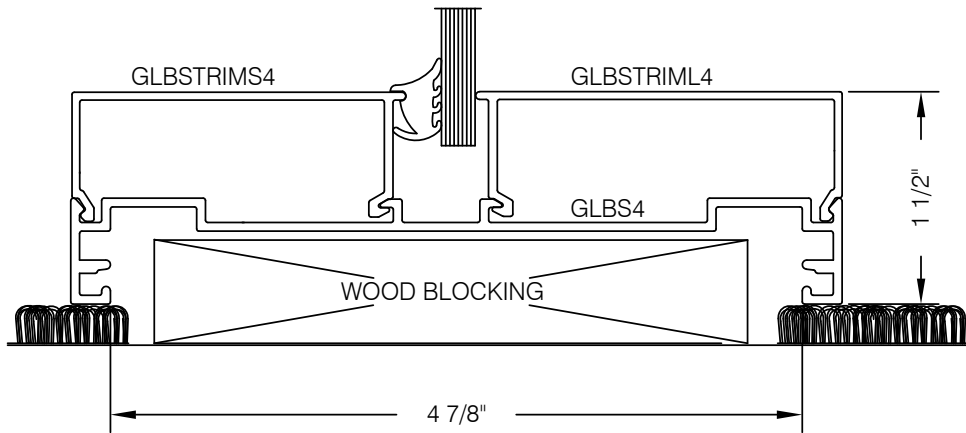

E4HGW101 487 SERIES GLASS SILL @ WOOD BLOCKING ON FLOOR

AlumaPro
Interior Frame Systems
Phone: 713 462-0861
www.alumapro.com

ESSENTIALS
Classic Style Office Front

DWG NO.	E4HGW101	REV	0
SCALE	Full/Half	SHEET	