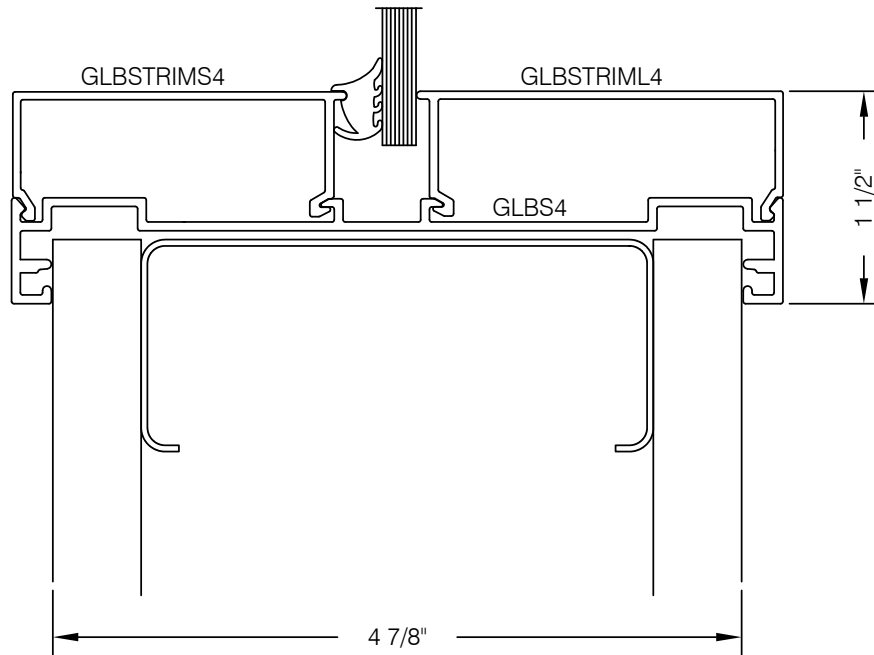

E4HG-101 487 SERIES GLASS SILL @ DRYWALL

AlumaPro
Interior Frame Systems
Phone: 713 462-0861
www.alumapro.com

ESSENTIALS
Classic Style Office Front

DWG NO.	E4HG-101	REV	0
SCALE	Full/Half	SHEET	