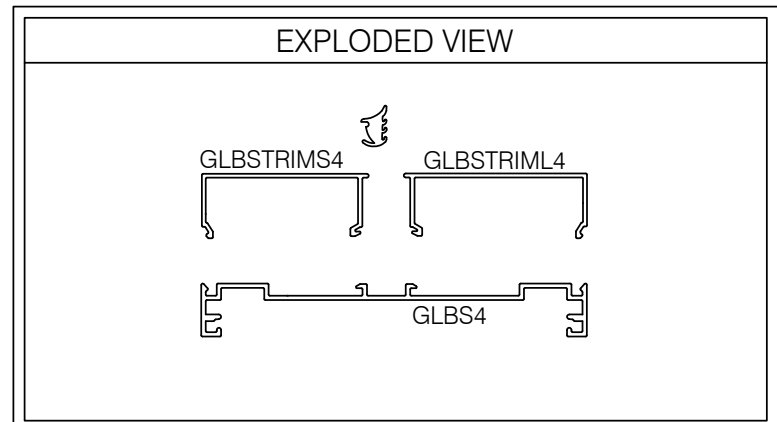

E4HG-101 487 SERIES GLASS SILL @ DRYWALL

AlumaPro
Interior Frame Systems
Phone: 713 462-0861
www.alumapro.com

ESSENTIALS
Classic Style Office Front

DWG NO.	E4HG-101	REV	0
SCALE	Full/Half	SHEET	