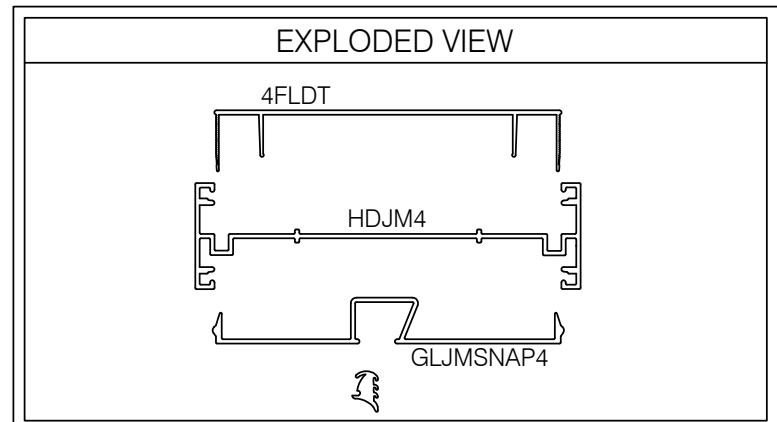

E4HFG101 487 SERIES GLASS HEAD AT SIDELIGHT @ FLAT FLOATABLE HEADTRACK

AlumaPro
Interior Frame Systems
Phone: 713 462-0861
www.alumapro.com

ESSENTIALS
Classic Style Office Front

DWG NO.	E4HFG101	REV	0
SCALE	Full/Half	SHEET	