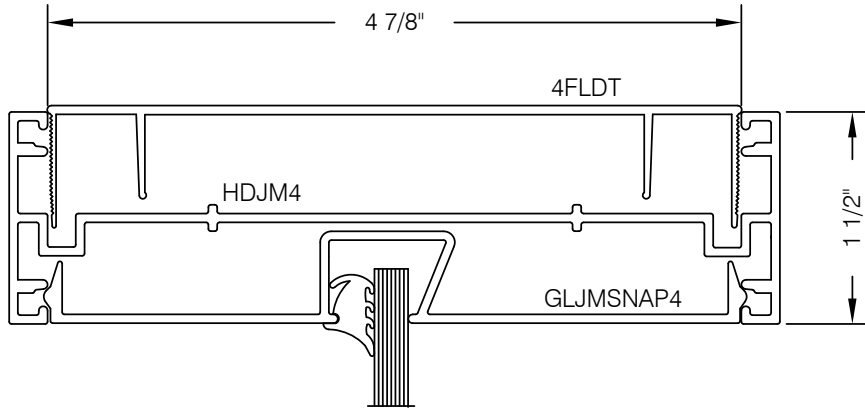

E4HFG101 487 SERIES GLASS HEAD AT SIDELIGHT @ FLAT FLOATABLE HEADTRACK

AlumaPro
Interior Frame Systems
Phone: 713 462-0861
www.alumapro.com

ESSENTIALS
Classic Style Office Front

DWG NO.	E4HFG101	REV	0
SCALE	Full/Half	SHEET	