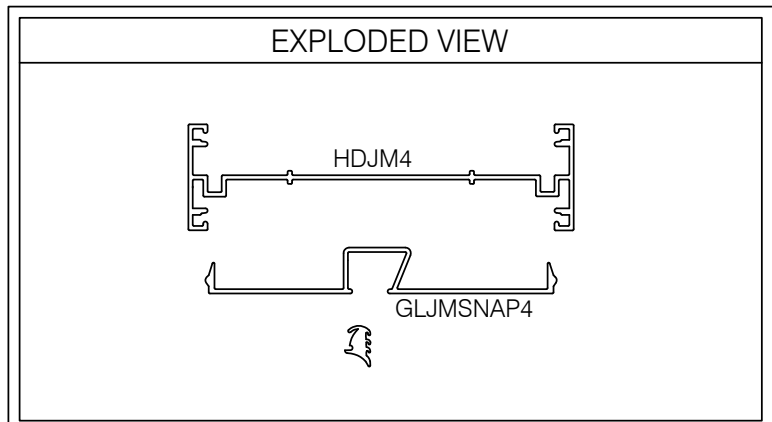

E4H-G101 487 SERIES GLASS HEAD @ DRYWALL

AlumaPro
Interior Frame Systems
Phone: 713 462-0861
www.alumapro.com

ESSENTIALS
Classic Style Office Front

DWG NO.	E4H-G101	REV	0
SCALE	Full/Half	SHEET	