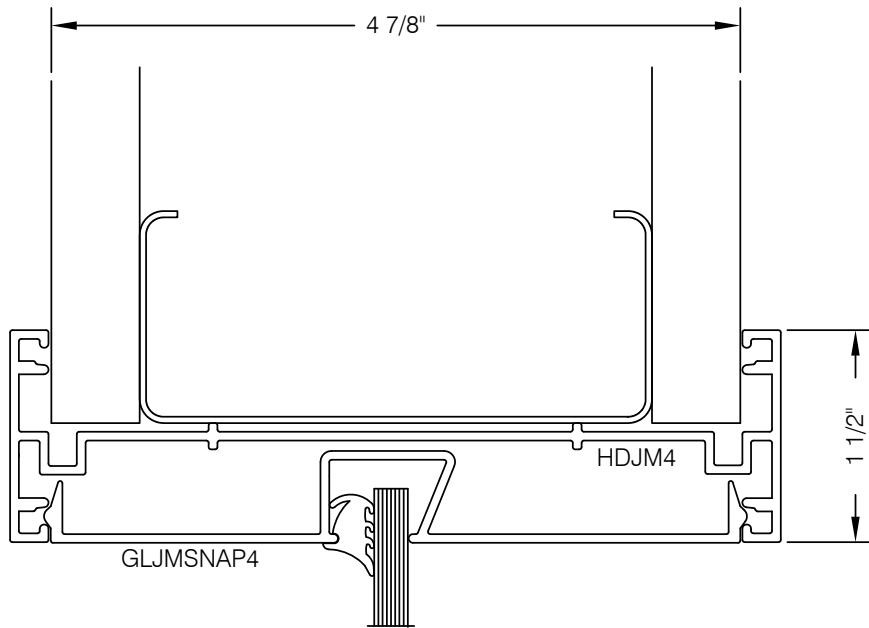

E4H-G101 487 SERIES GLASS HEAD @ DRYWALL

AlumaPro
Interior Frame Systems
Phone: 713 462-0861
www.alumapro.com

ESSENTIALS
Classic Style Office Front

DWG NO.	E4H-G101	REV	0
SCALE	Full/Half	SHEET	