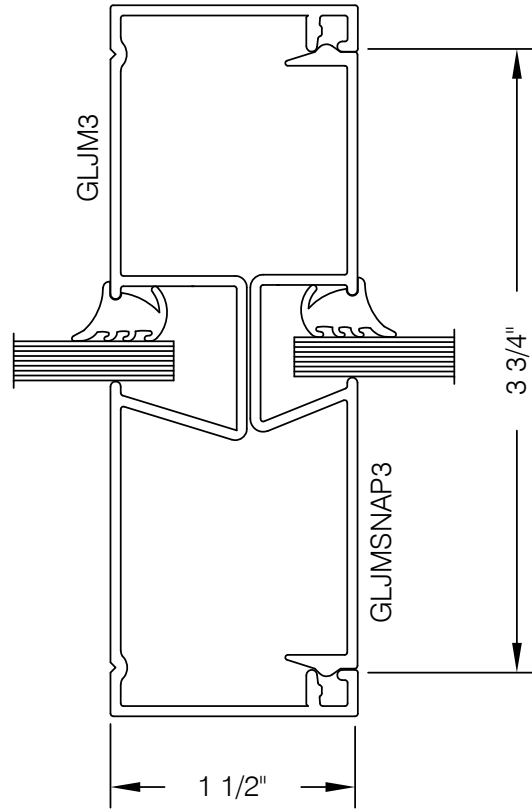

E3VGG102 375 SERIES INTERMEDIATE GLASS MULLION

**AlumaPro**  
Interior Frame Systems  
Phone: 713 462-0861  
www.alumapro.com

**ESSENTIALS**  
Classic Style Office Front

DWG NO.	E3VGG102	REV	0
SCALE	Full/Half	SHEET	