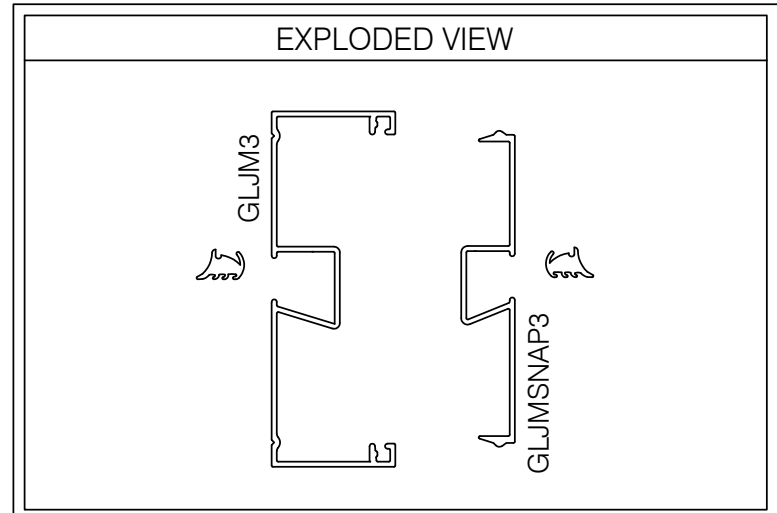

E3VGG102 375 SERIES INTERMEDIATE GLASS MULLION

**AlumaPro**  
Interior Frame Systems  
Phone: 713 462-0861  
www.alumapro.com

**ESSENTIALS**  
Classic Style Office Front

DWG NO.	E3VGG102	REV	0
SCALE	Full/Half	SHEET	