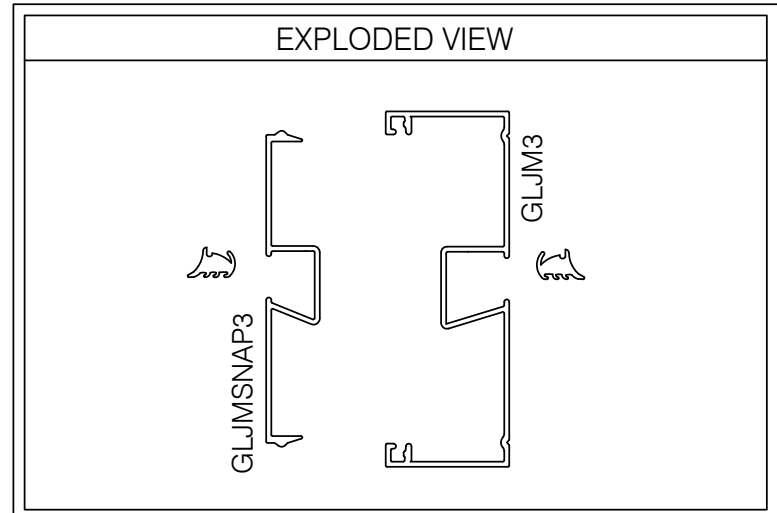

E3VGG101 375 SERIES INTERMEDIATE GLASS MULLION

**AlumaPro**  
Interior Frame Systems  
Phone: 713 462-0861  
www.alumapro.com

**ESSENTIALS**  
Classic Style Office Front

DWG NO.	E3VGG101	REV	0
SCALE	Full/Half	SHEET	