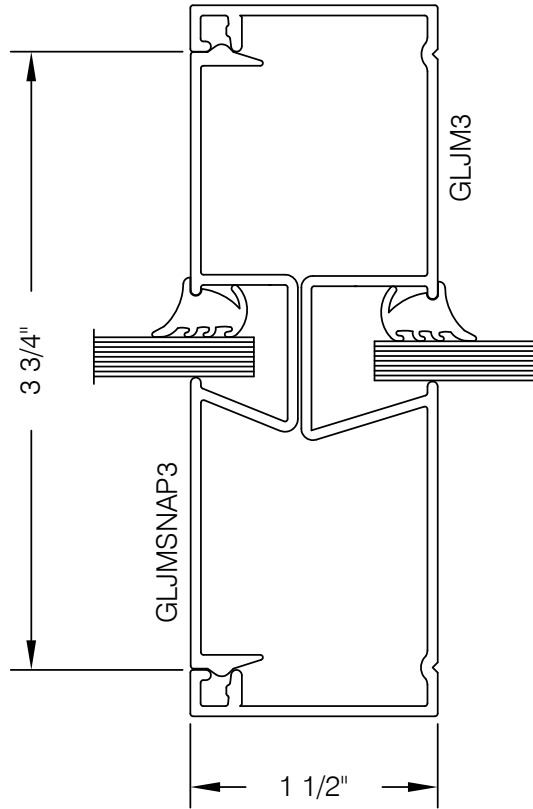

E3VGG101 375 SERIES INTERMEDIATE GLASS MULLION

**AlumaPro**  
Interior Frame Systems  
Phone: 713 462-0861  
www.alumapro.com

**ESSENTIALS**  
Classic Style Office Front

DWG NO.	E3VGG101	REV	0
SCALE	Full/Half	SHEET	