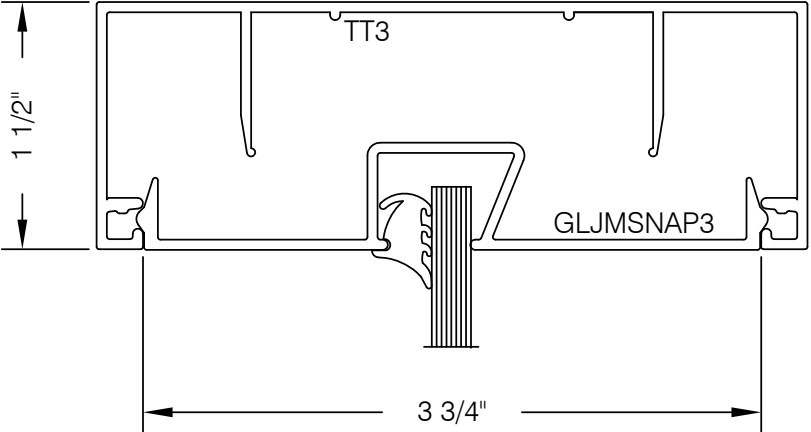

E3HTG101 375 SERIES GLASS HEAD AT SIDELIGHT @ CEILING OR SOFFIT

Interior Frame Systems

Phone: 713 462-0861
www.alumapro.com

ESSENTIALS
Classic Style Office Front

DWG NO.	REV
E3HTG101	0
SCALE Full/Half	SHEET