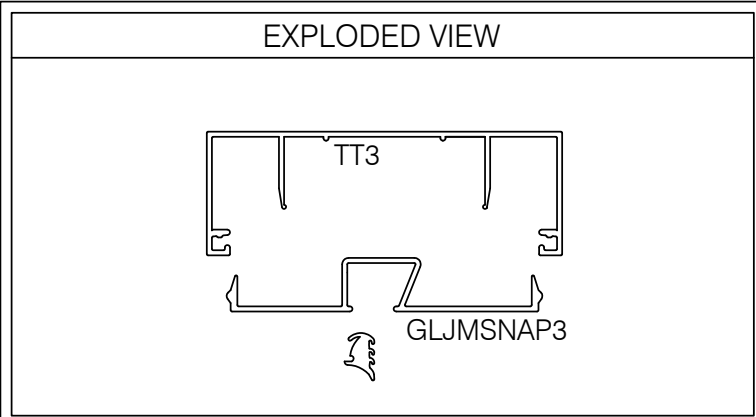

E3HTG101 375 SERIES GLASS HEAD AT SIDELIGHT @ CEILING OR SOFFIT

Interior Frame Systems

Phone: 713 462-0861
www.alumapro.com

ESSENTIALS
Classic Style Office Front

DWG NO.	REV
E3HTG101	0
SCALE Full/Half	SHEET