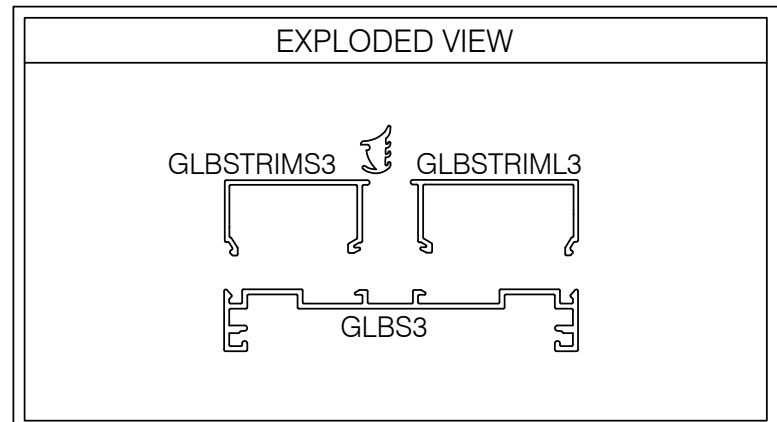

E3HGW101 375 SERIES GLASS SILL @ WOODBLOCKING ON FLOOR

AlumaPro
Interior Frame Systems
Phone: 713 462-0861
www.alumapro.com

ESSENTIALS
Classic Style Office Front

DWG NO.	E3HGW101	REV	0
SCALE	Full/Half	SHEET	