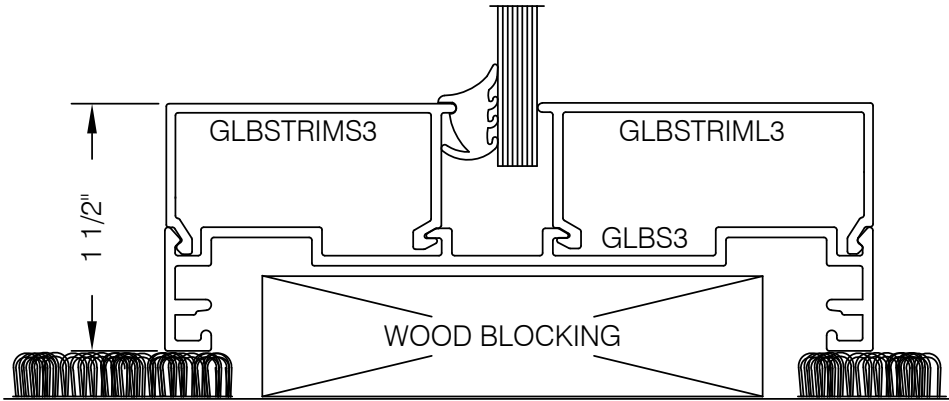

E3HGW101 375 SERIES GLASS SILL @ WOODBLOCKING ON FLOOR

AlumaPro
Interior Frame Systems
Phone: 713 462-0861
www.alumapro.com

ESSENTIALS
Classic Style Office Front

DWG NO.	E3HGW101	REV	0
SCALE	Full/Half	SHEET	