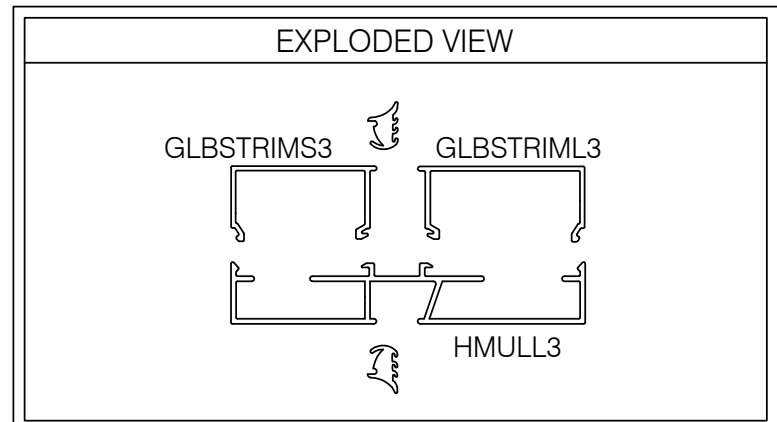

E3HGG101 375 SERIES INTERMEDIATE GLASS SILL

AlumaPro
Interior Frame Systems
Phone: 713 462-0861
www.alumapro.com

ESSENTIALS
Classic Style Office Front

DWG NO.	E3HGG101	REV	0
SCALE	Full/Half	SHEET	