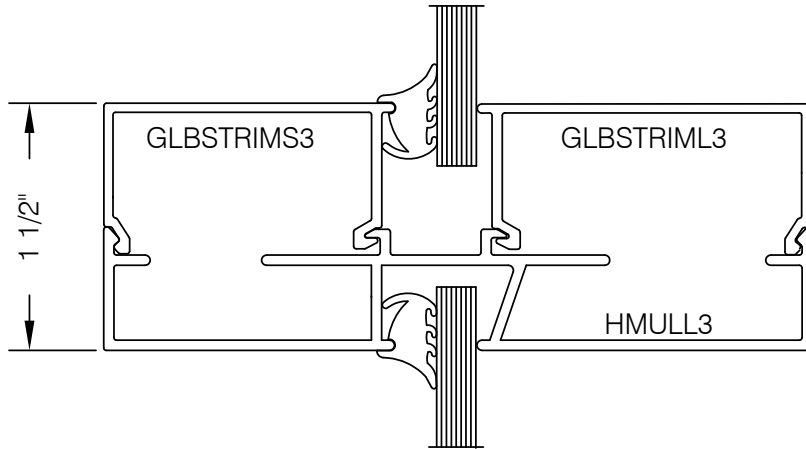

E3HGG101 375 SERIES INTERMEDIATE GLASS SILL

AlumaPro
Interior Frame Systems
Phone: 713 462-0861
www.alumapro.com

ESSENTIALS
Classic Style Office Front

DWG NO.	E3HGG101	REV	0
SCALE	Full/Half	SHEET	