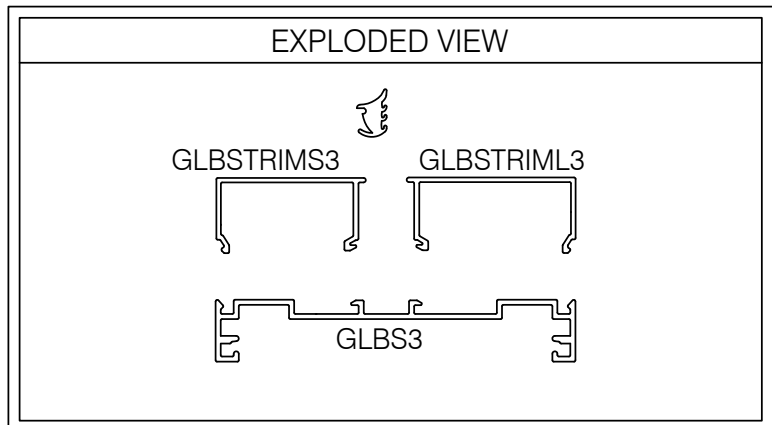

E3HG-101 375 SERIES GLASS SILL @ DRYWALL

AlumaPro
Interior Frame Systems
Phone: 713 462-0861
www.alumapro.com

ESSENTIALS
Classic Style Office Front

DWG NO.	E3HG-101	REV	0
SCALE	Full/Half	SHEET	