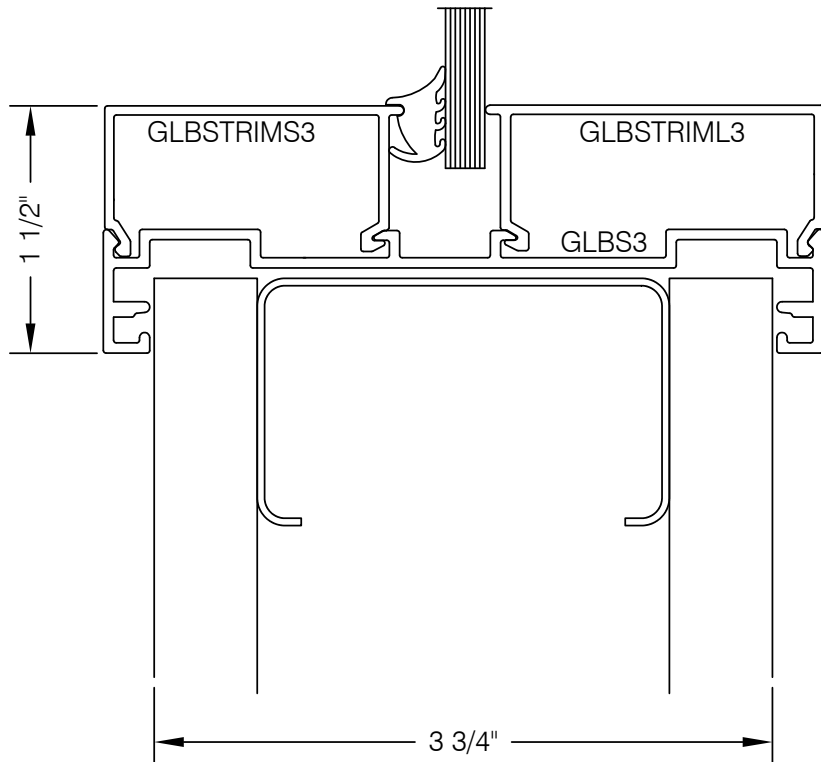

E3HG-101 375 SERIES GLASS SILL @ DRYWALL

AlumaPro
Interior Frame Systems
Phone: 713 462-0861
www.alumapro.com

ESSENTIALS
Classic Style Office Front

DWG NO.	E3HG-101	REV	0
SCALE	Full/Half	SHEET	