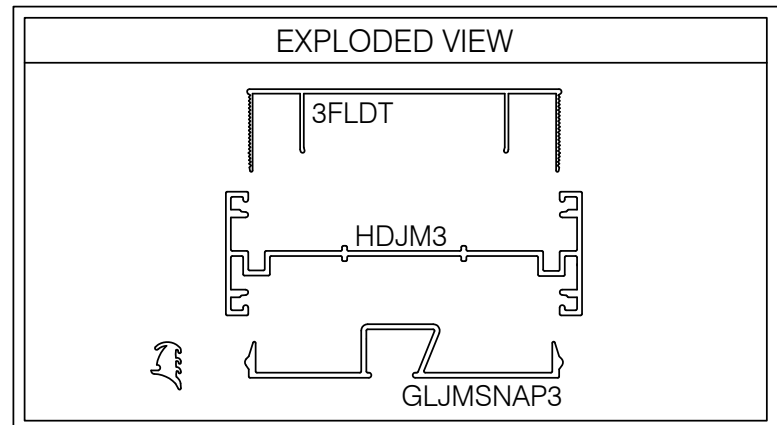

EGHFG101 375 SERIES GLASS HEAD AT SIDELIGHT @ FLAT FLOATABLE HEADTRACK

AlumaPro
Interior Frame Systems
Phone: 713 462-0861
www.alumapro.com

ESSENTIALS
Classic Style Office Front

DWG NO.	EGHFG101	REV	0
SCALE	Full/Half	SHEET	