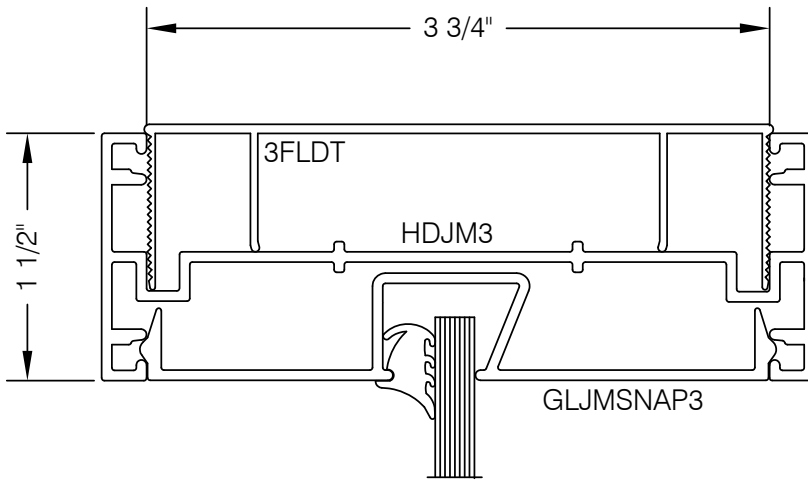

EGHFG101 375 SERIES GLASS HEAD AT SIDELIGHT @ FLAT FLOATABLE HEADTRACK

AlumaPro
Interior Frame Systems
Phone: 713 462-0861
www.alumapro.com

ESSENTIALS
Classic Style Office Front

DWG NO.	EGHFG101	REV	0
SCALE	Full/Half	SHEET	