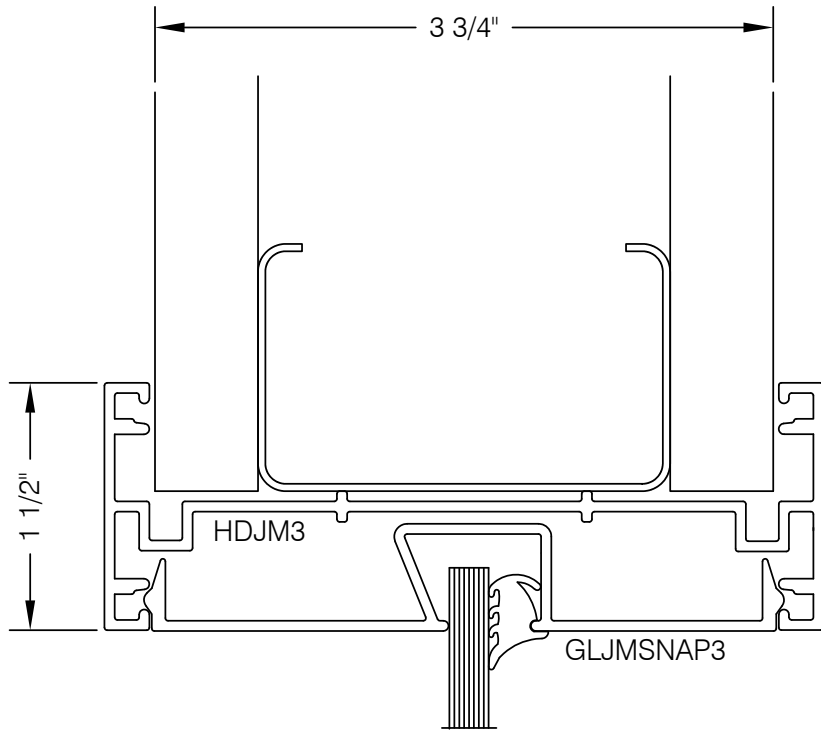

E3H-G101 375 SERIES GLASS HEAD @ DRYWALL

AlumaPro
Interior Frame Systems
Phone: 713 462-0861
www.alumapro.com

ESSENTIALS
Classic Style Office Front

DWG NO.	REV
E3H-G101	0
SCALE Full/Half	SHEET