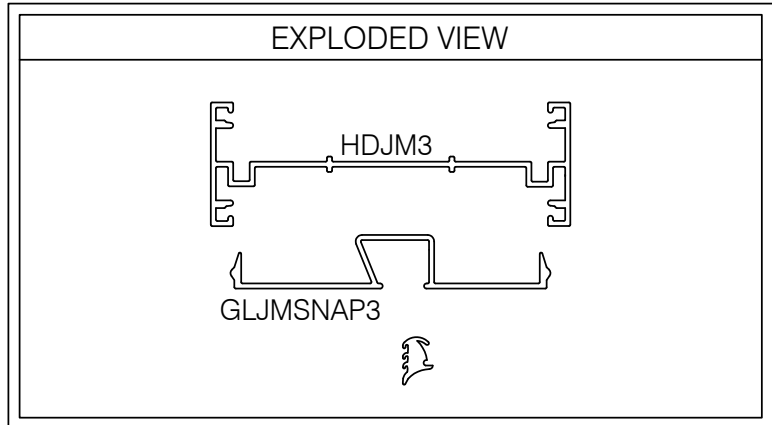

E3H-G101 375 SERIES GLASS HEAD @ DRYWALL

AlumaPro
Interior Frame Systems
Phone: 713 462-0861
www.alumapro.com

ESSENTIALS
Classic Style Office Front

DWG NO.	REV
E3H-G101	0
SCALE Full/Half	SHEET