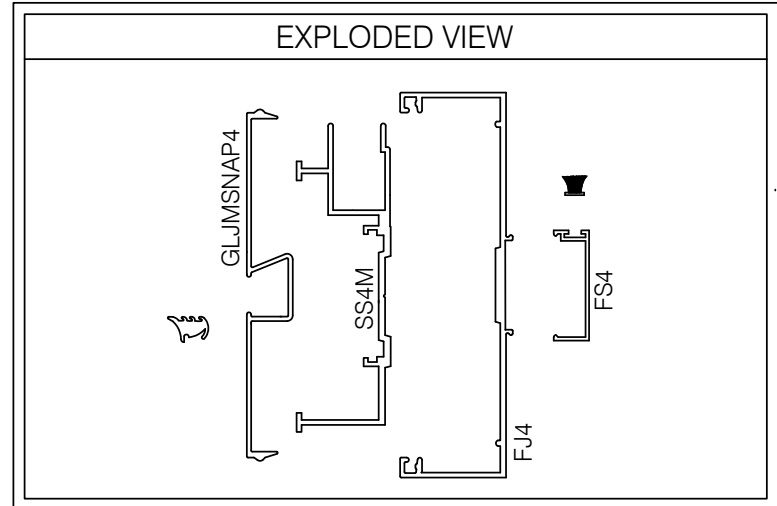

E4VGD102 487 SERIES DOOR STRIKE JAMB @ SIDELIGHT

**AlumaPro**  
Interior Frame Systems  
Phone: 713 462-0861  
www.alumapro.com

**ESSENTIALS**  
Classic Style Office Front

DWG NO.	E4VGD102	REV	0
SCALE	Full/Half	SHEET	