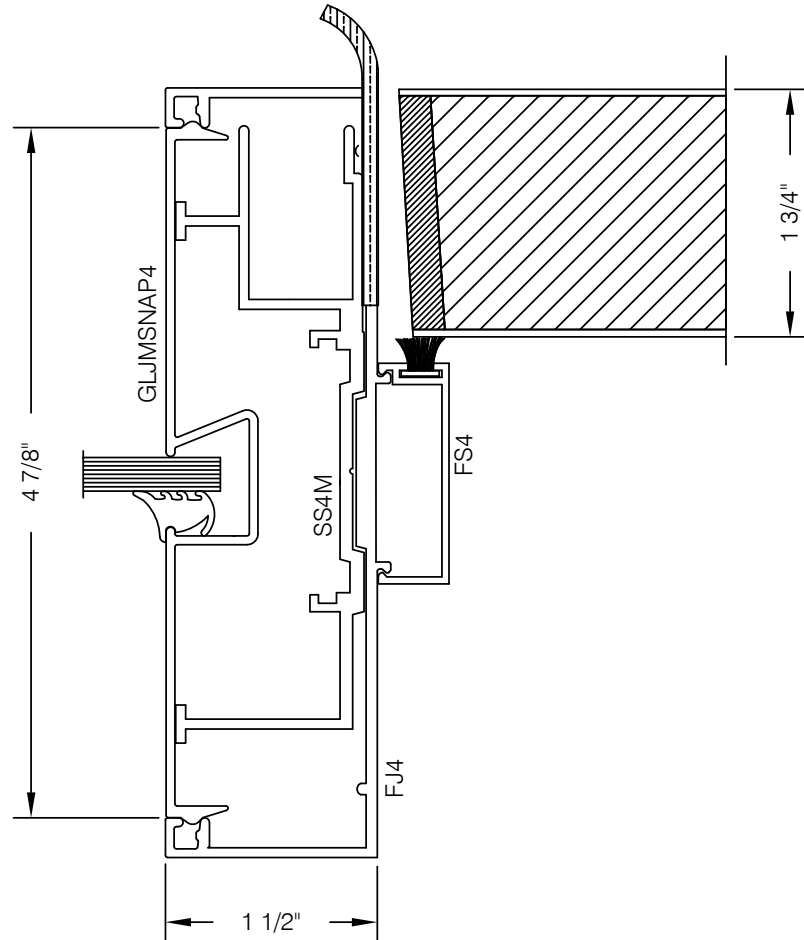

E4VGD102 487 SERIES DOOR STRIKE JAMB @ SIDELIGHT

**AlumaPro**  
Interior Frame Systems  
Phone: 713 462-0861  
www.alumapro.com

**ESSENTIALS**  
Classic Style Office Front

DWG NO.	E4VGD102	REV	0
SCALE	Full/Half	SHEET	