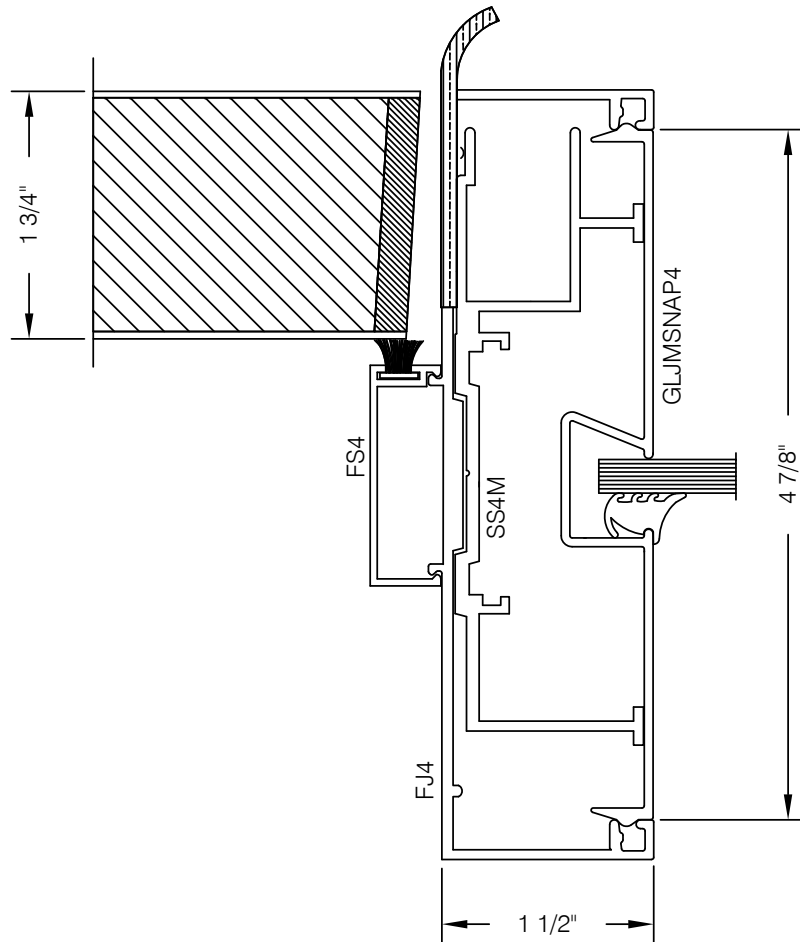

E4VDG102 487 SERIES DOOR STRIKE JAMB @ SIDELIGHT

AlumaPro
Interior Frame Systems
Phone: 713 462-0861
www.alumapro.com

ESSENTIALS
Classic Style Office Front

DWG NO.	E4VDG102	REV	0
SCALE	Full/Half	SHEET	