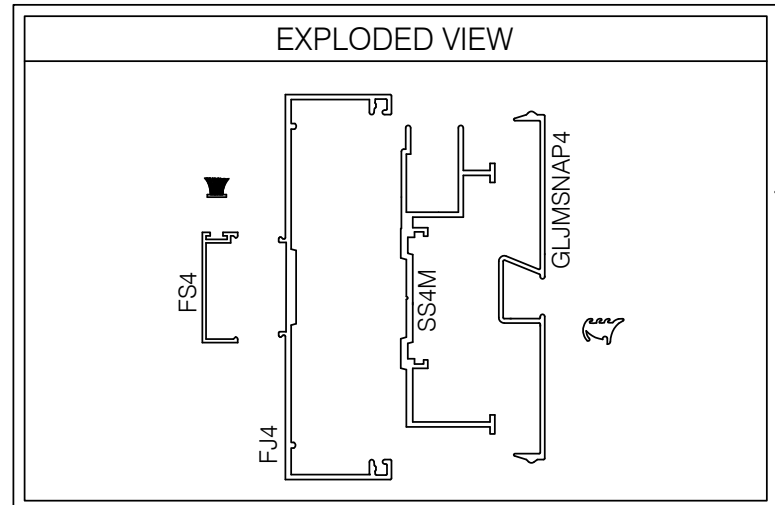

E4VDG102 487 SERIES DOOR STRIKE JAMB @ SIDELIGHT

AlumaPro
Interior Frame Systems
Phone: 713 462-0861
www.alumapro.com

ESSENTIALS
Classic Style Office Front

DWG NO.	E4VDG102	REV	0
SCALE	Full/Half	SHEET	