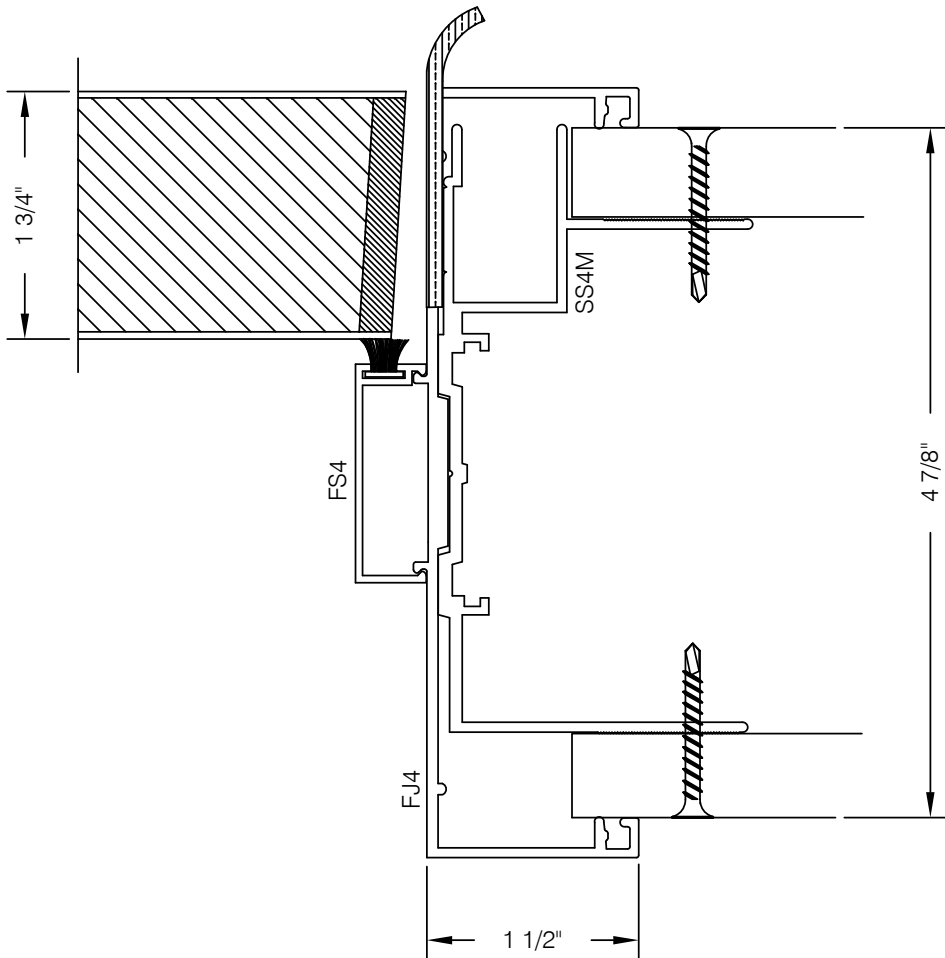

E4VD-102 487 SERIES DOOR STRIKE JAMB @ DRYWALL

**AlumaPro**  
Interior Frame Systems  
Phone: 713 462-0861  
www.alumapro.com

**ESSENTIALS**  
Classic Style Office Front

DWG NO.	E4VD-102	REV	0
SCALE	Full/Half	SHEET	