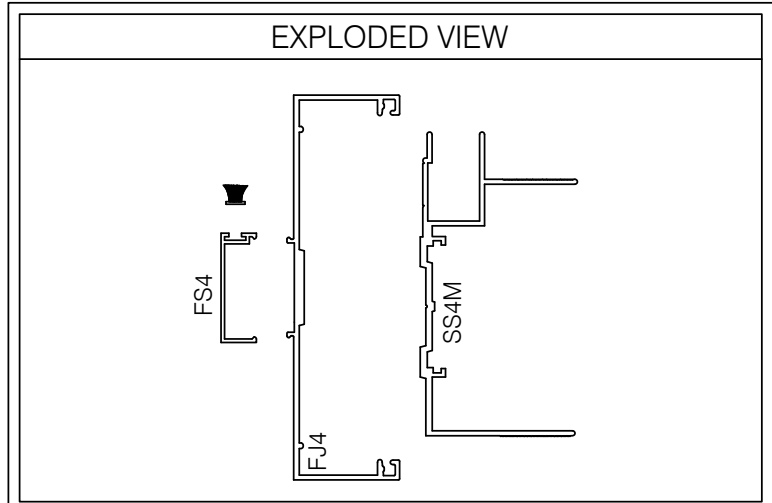

E4VD-102 487 SERIES DOOR STRIKE JAMB @ DRYWALL

**AlumaPro**  
Interior Frame Systems  
Phone: 713 462-0861  
www.alumapro.com

**ESSENTIALS**  
Classic Style Office Front

DWG NO.	E4VD-102	REV	0
SCALE	Full/Half	SHEET	