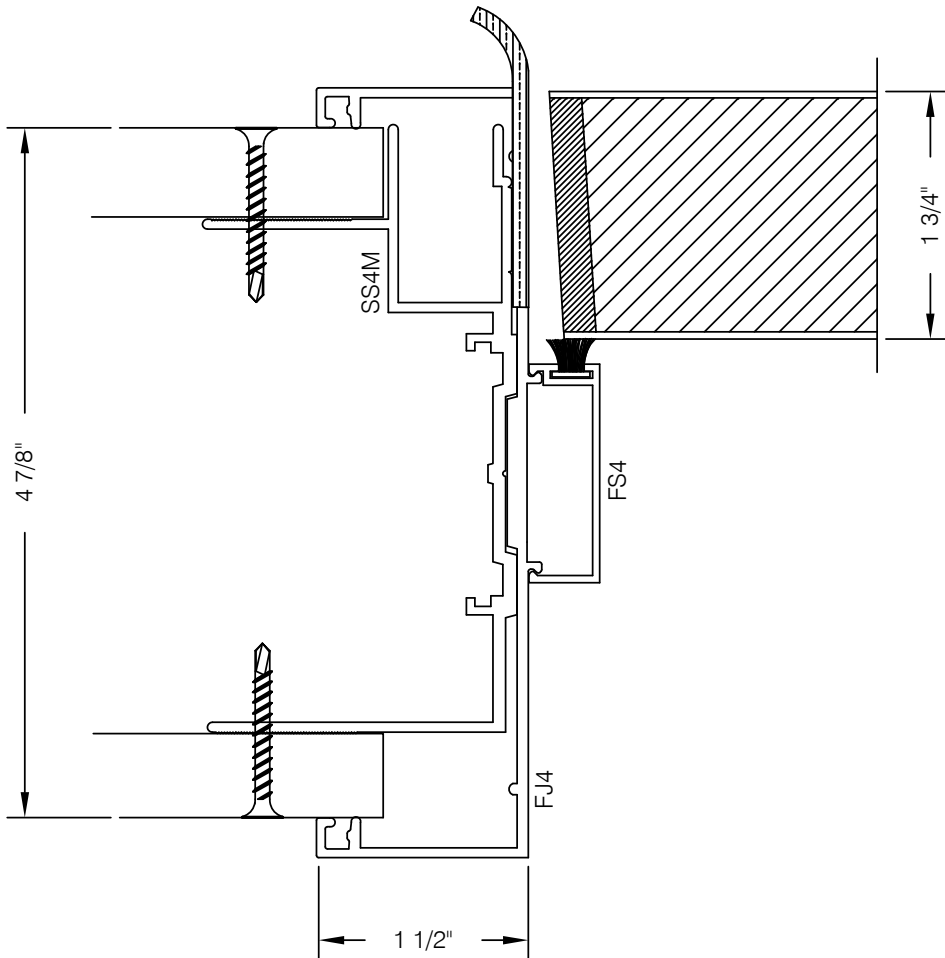

E4V-D102 487 SERIES DOOR STRIKE JAMB @ DRYWALL

**AlumaPro**  
Interior Frame Systems  
Phone: 713 462-0861  
www.alumapro.com

**ESSENTIALS**  
Classic Style Office Front

DWG NO.	E4V-D102	REV	0
SCALE	Full/Half	SHEET	