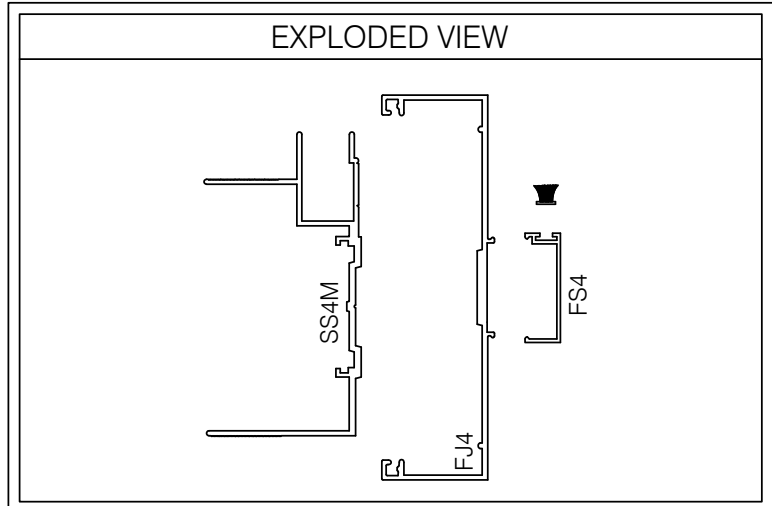

E4V-D102 487 SERIES DOOR STRIKE JAMB @ DRYWALL

**AlumaPro**  
Interior Frame Systems  
Phone: 713 462-0861  
www.alumapro.com

**ESSENTIALS**  
Classic Style Office Front

DWG NO.	E4V-D102	REV	0
SCALE	Full/Half	SHEET	