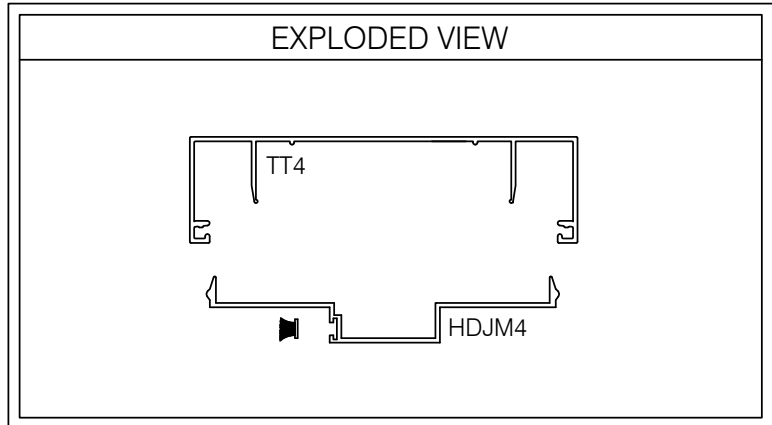

E4HTD101 487 SERIES DOOR HEAD AT TOP TRACK

AlumaPro
Interior Frame Systems
Phone: 713 462-0861
www.alumapro.com

ESSENTIALS
Classic Style Office Front

DWG NO.	E4HTD101	REV	0
SCALE	Full/Half	SHEET	