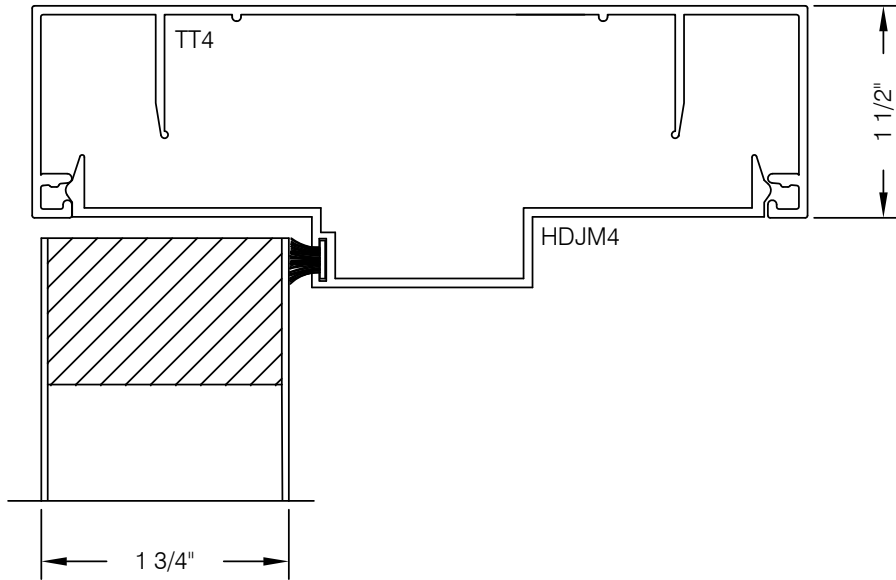

E4HTD101 487 SERIES DOOR HEAD AT TOP TRACK

AlumaPro
Interior Frame Systems
Phone: 713 462-0861
www.alumapro.com

ESSENTIALS
Classic Style Office Front

DWG NO.	E4HTD101	REV	0
SCALE	Full/Half	SHEET	