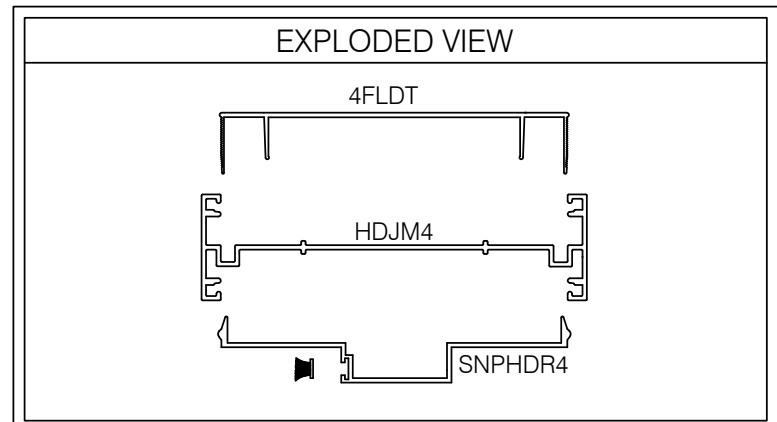

E4HFD101 487 SERIES DOOR HEAD AT SIDELIGHT @ FLAT FLOATABLE HEADTRACK

AlumaPro
Interior Frame Systems
Phone: 713 462-0861
www.alumapro.com

ESSENTIALS
Classic Style Office Front

DWG NO.	E4HFD101	REV	0
SCALE	Full/Half	SHEET	