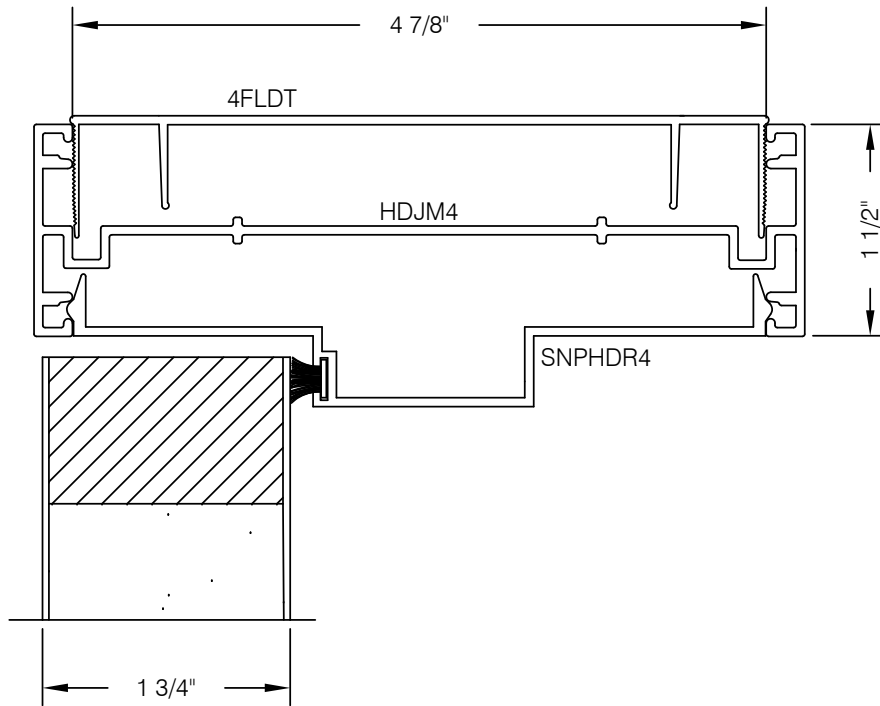

E4HFD101 487 SERIES DOOR HEAD AT SIDELIGHT @ FLAT FLOATABLE HEADTRACK

AlumaPro
Interior Frame Systems
Phone: 713 462-0861
www.alumapro.com

ESSENTIALS
Classic Style Office Front

DWG NO.	E4HFD101	REV	0
SCALE	Full/Half	SHEET	