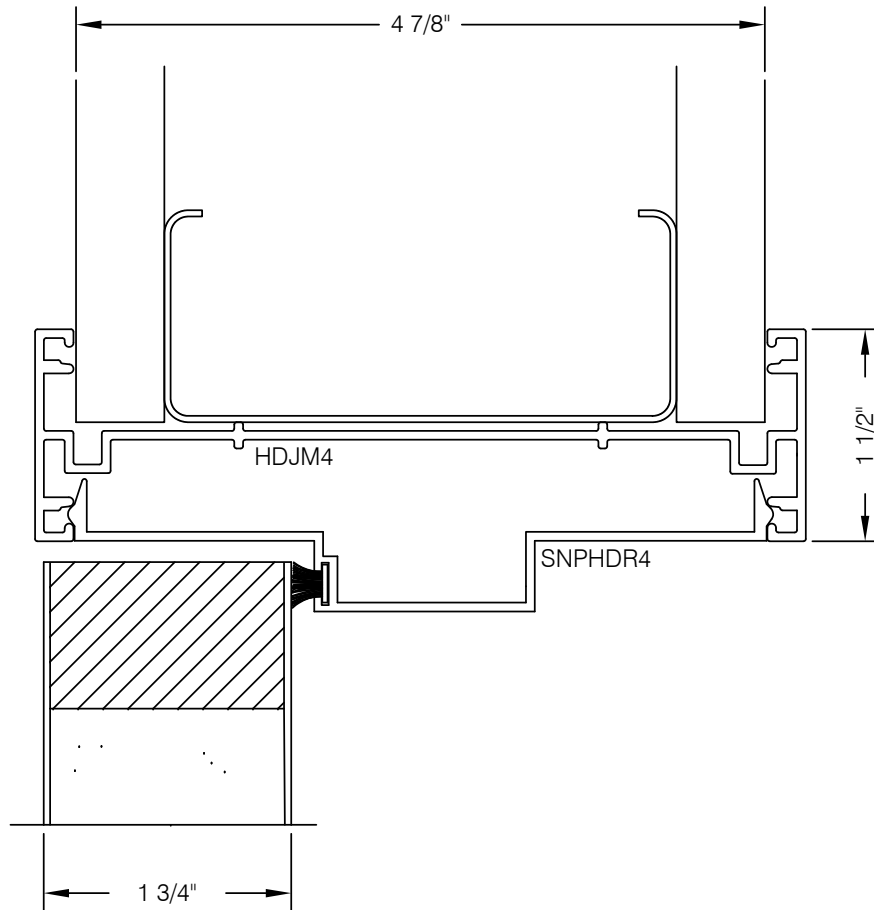

E4H-D102 487 SERIES DOOR HEAD AT SIDELIGHT @ DRYWALL

EXPLODED VIEW

AlumaPro
Interior Frame Systems

Phone: 713 462-0861
www.alumapro.com

ESSENTIALS
Classic Style Office Front

DWG NO.	E4H-D102	REV	0
SCALE	Full/Half	SHEET	