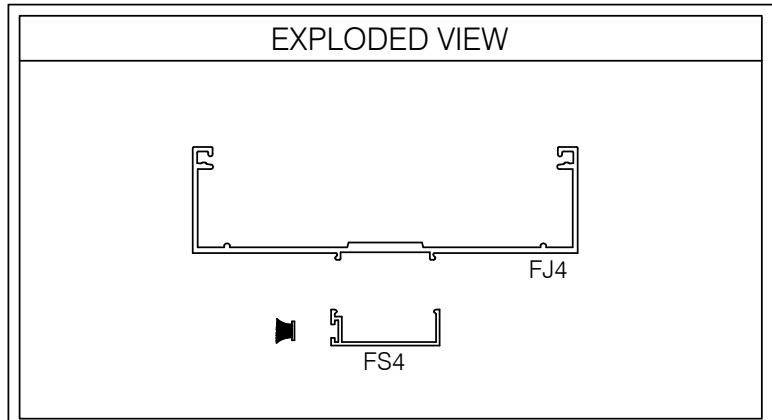

E4H-D101 487 SERIES DOOR HEAD @ DRYWALL

AlumaPro
Interior Frame Systems
Phone: 713 462-0861
www.alumapro.com

ESSENTIALS
Classic Style Office Front

DWG NO.	E4H-D101	REV	0
SCALE	Full/Half	SHEET	