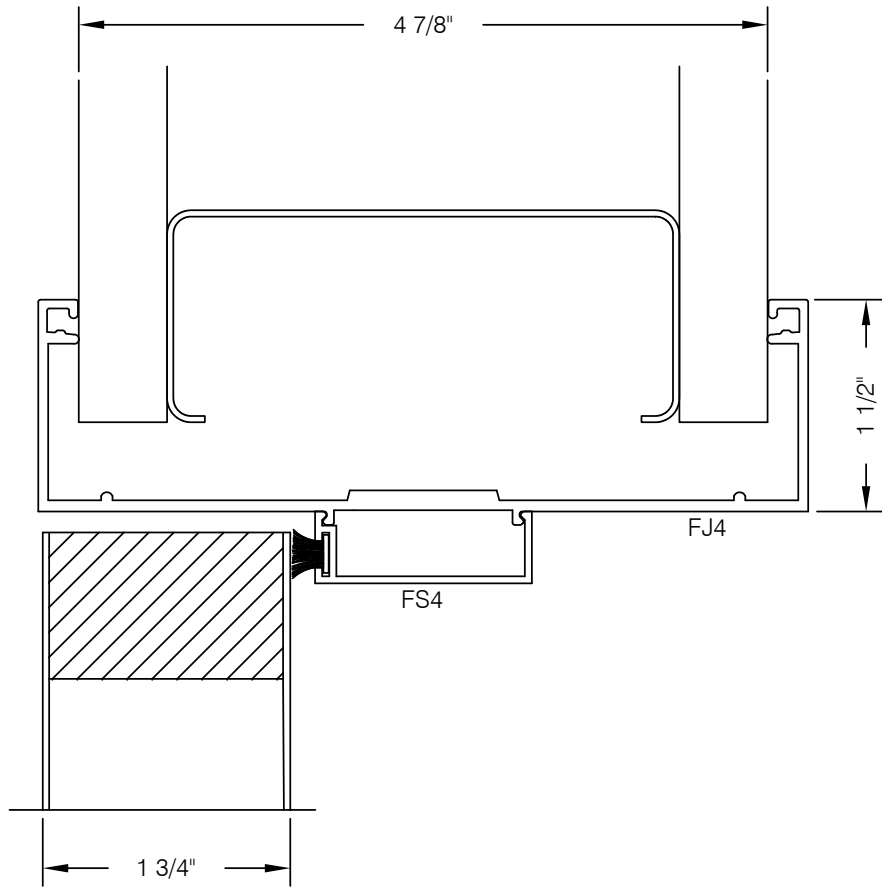

E4H-D101 487 SERIES DOOR HEAD @ DRYWALL

AlumaPro
Interior Frame Systems
Phone: 713 462-0861
www.alumapro.com

ESSENTIALS
Classic Style Office Front

DWG NO.	E4H-D101	REV	0
SCALE	Full/Half	SHEET	