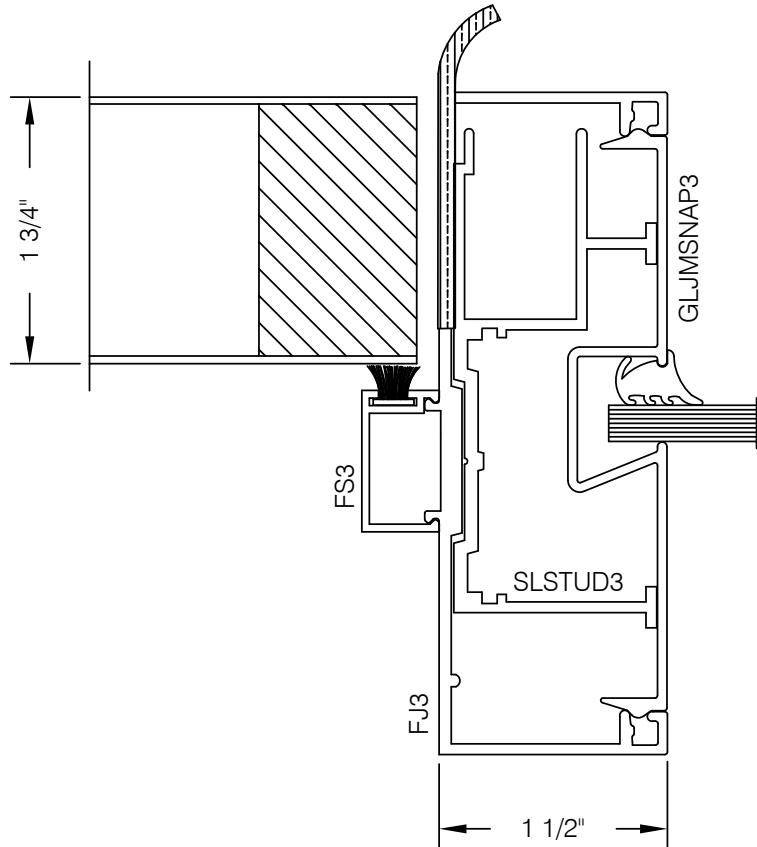

E3VDG102 375 SERIES DOOR STRIKE JAMB @ SIDELIGHT

AlumaPro
Interior Frame Systems
Phone: 713 462-0861
www.alumapro.com

ESSENTIALS
Classic Style Office Front

DWG NO.	REV
E3VDG102	0
SCALE Full/Half	SHEET