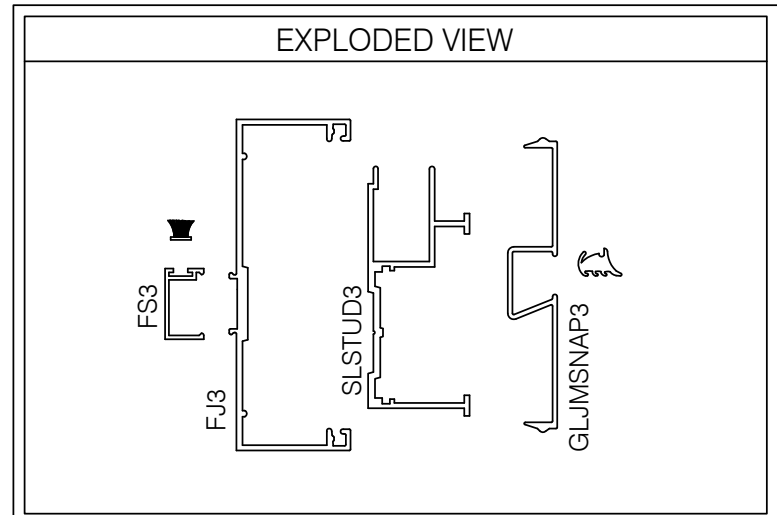

E3VDG102 375 SERIES DOOR STRIKE JAMB @ SIDELIGHT

AlumaPro
Interior Frame Systems
Phone: 713 462-0861
www.alumapro.com

ESSENTIALS
Classic Style Office Front

DWG NO.	REV
E3VDG102	0
SCALE Full/Half	SHEET