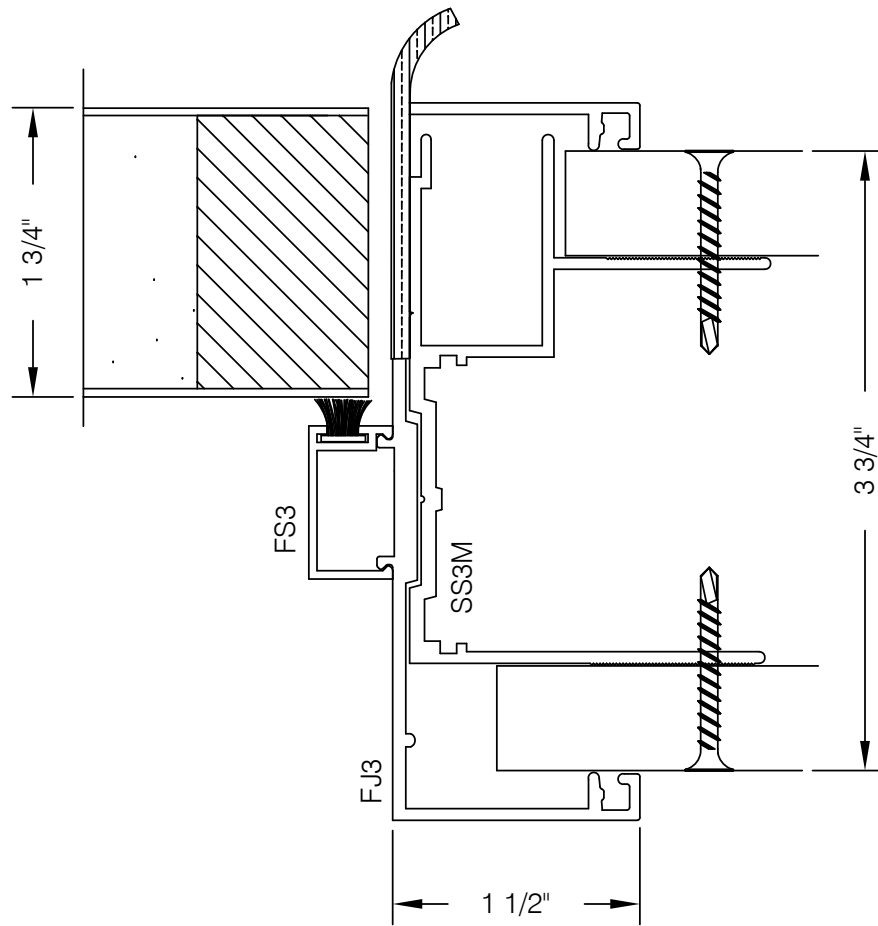

E3VD-102 375 SERIES DOOR STRIKE JAMB @ DRYWALL

AlumaPro
 Interior Frame Systems
 Phone: 713 462-0861
 www.alumapro.com

ESSENTIALS
 Classic Style Office Front

DWG NO.	E3VD-102	REV	0
SCALE	Full/Half	SHEET	