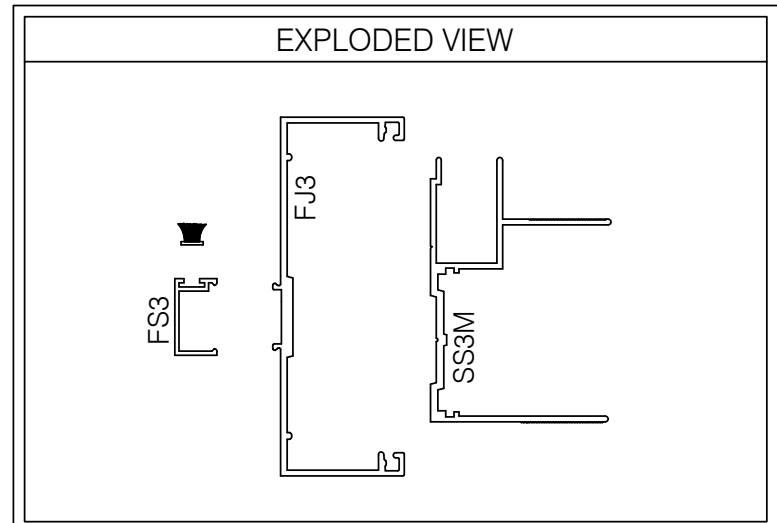

E3VD-102 375 SERIES DOOR STRIKE JAMB @ DRYWALL

AlumaPro
 Interior Frame Systems
 Phone: 713 462-0861
 www.alumapro.com

ESSENTIALS
 Classic Style Office Front

DWG NO.	E3VD-102	REV	0
SCALE	Full/Half	SHEET	