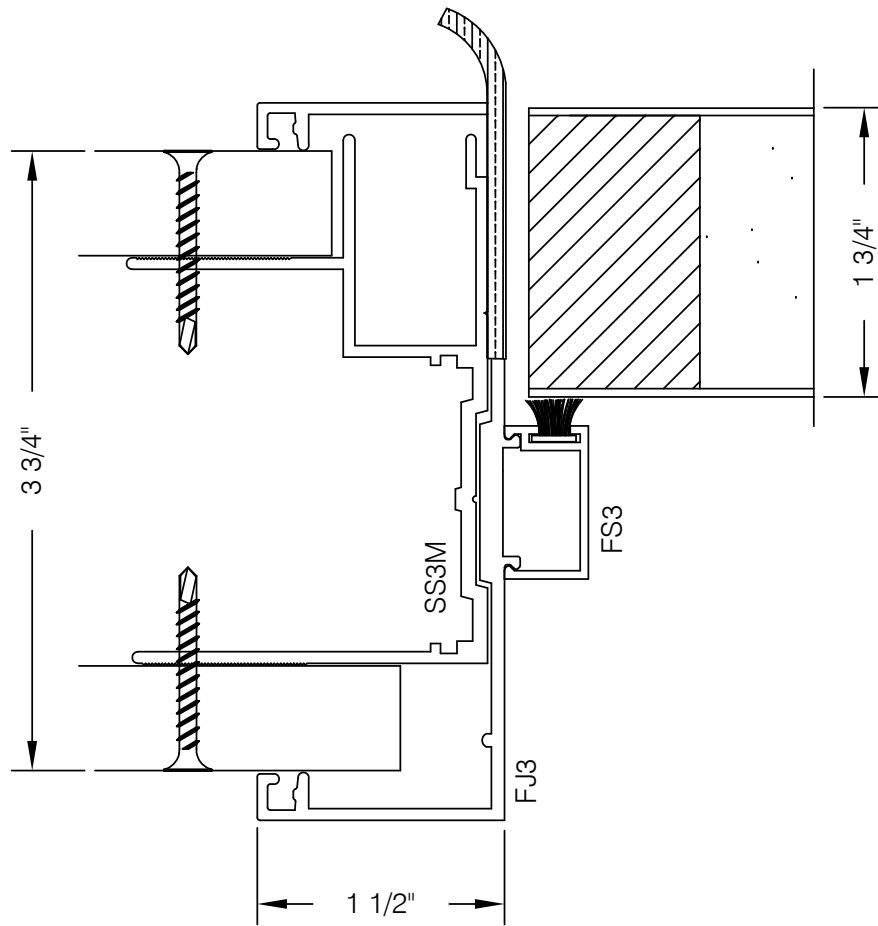

E3V-D102 375 SERIES DOOR STRIKE JAMB @ DRYWALL

AlumaPro
Interior Frame Systems
Phone: 713 462-0861
www.alumapro.com

ESSENTIALS
Classic Style Office Front

DWG NO.	REV
E3V-D102	0
SCALE Full/Half	SHEET