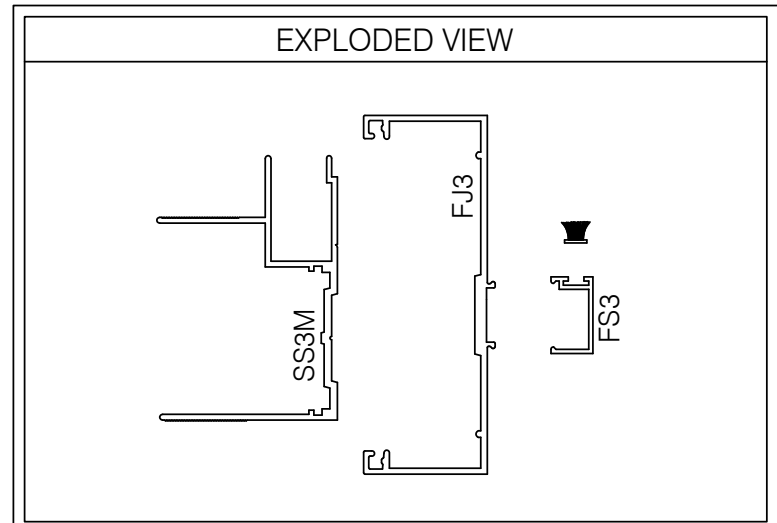

E3V-D102 375 SERIES DOOR STRIKE JAMB @ DRYWALL

AlumaPro
Interior Frame Systems
Phone: 713 462-0861
www.alumapro.com

ESSENTIALS
Classic Style Office Front

DWG NO.	REV
E3V-D102	0
SCALE Full/Half	SHEET