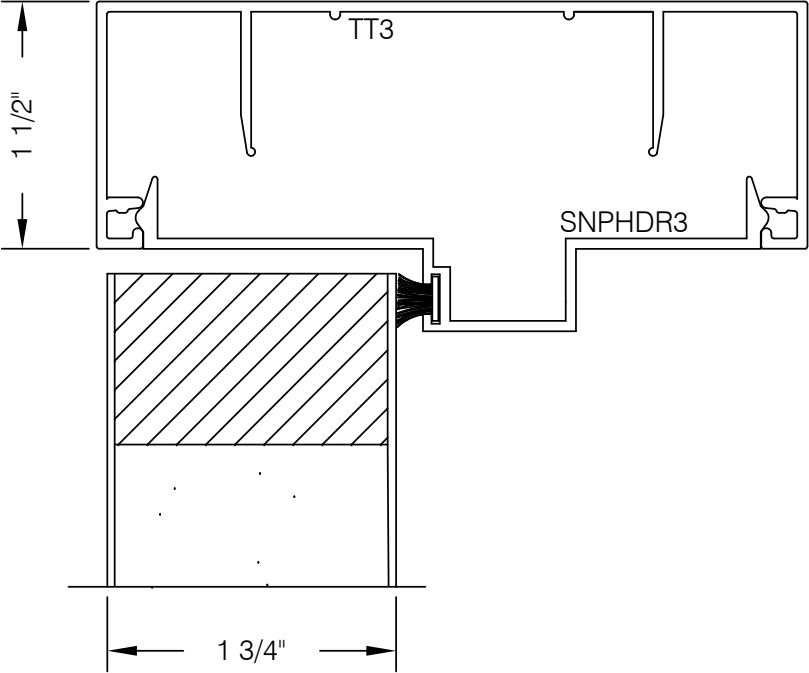

E3HTD101 375 SERIES DOOR HEAD AT TOP TRACK @ CEILING OR SOFFIT

Interior Frame Systems
Phone: 713 462-0861
www.alumapro.com

ESSENTIALS
Classic Style Office Front

DWG NO.	E3HTD101	REV	0
SCALE	Full/Half	SHEET	