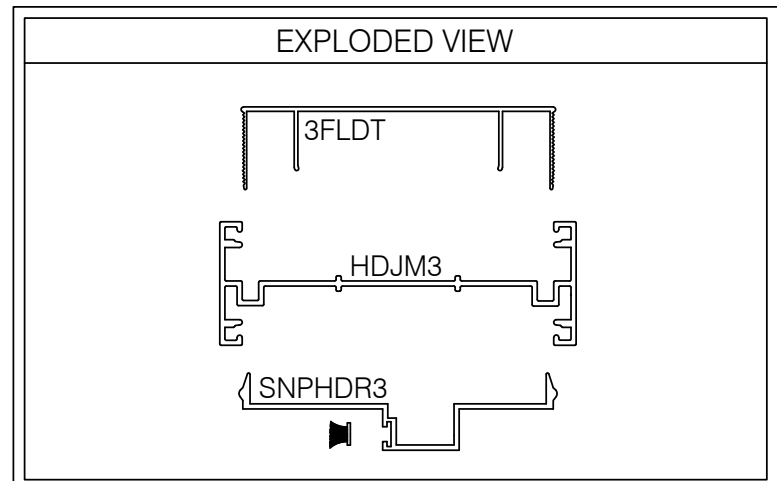

E3HFD101 375 SERIES DOOR HEAD AT SIDELIGHT @ FLAT FLOATABLE HEADTRACK

**AlumaPro**  
Interior Frame Systems  
Phone: 713 462-0861  
www.alumapro.com

**ESSENTIALS**  
Classic Style Office Front

DWG NO.	REV
E3HFD101	0
SCALE Full/Half	SHEET