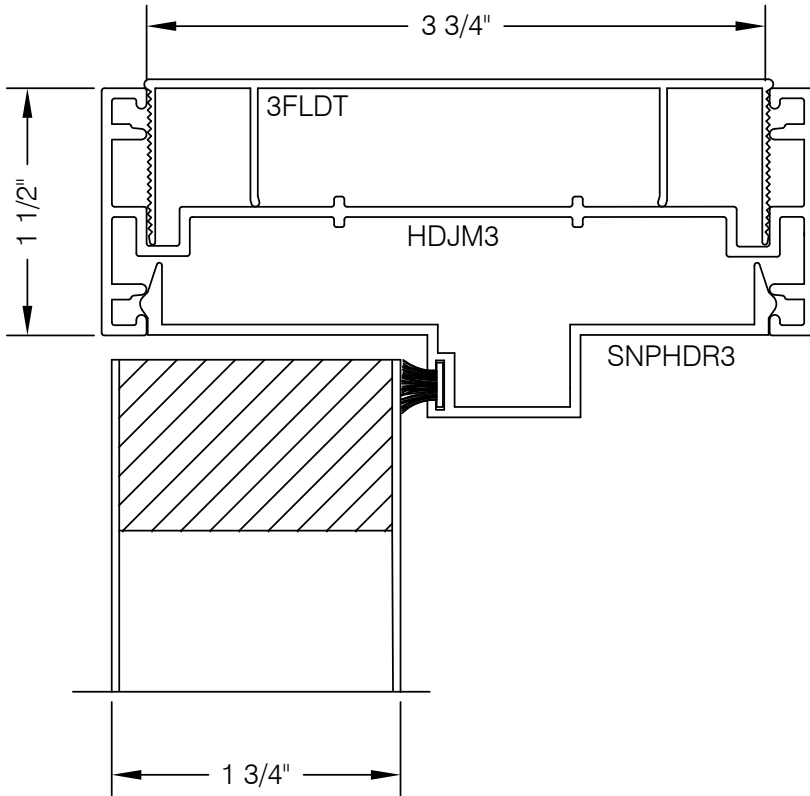

E3HFD101 375 SERIES DOOR HEAD AT SIDELIGHT @ FLAT FLOATABLE HEADTRACK

**AlumaPro**  
Interior Frame Systems  
Phone: 713 462-0861  
www.alumapro.com

**ESSENTIALS**  
Classic Style Office Front

DWG NO.	REV
E3HFD101	0
SCALE Full/Half	SHEET