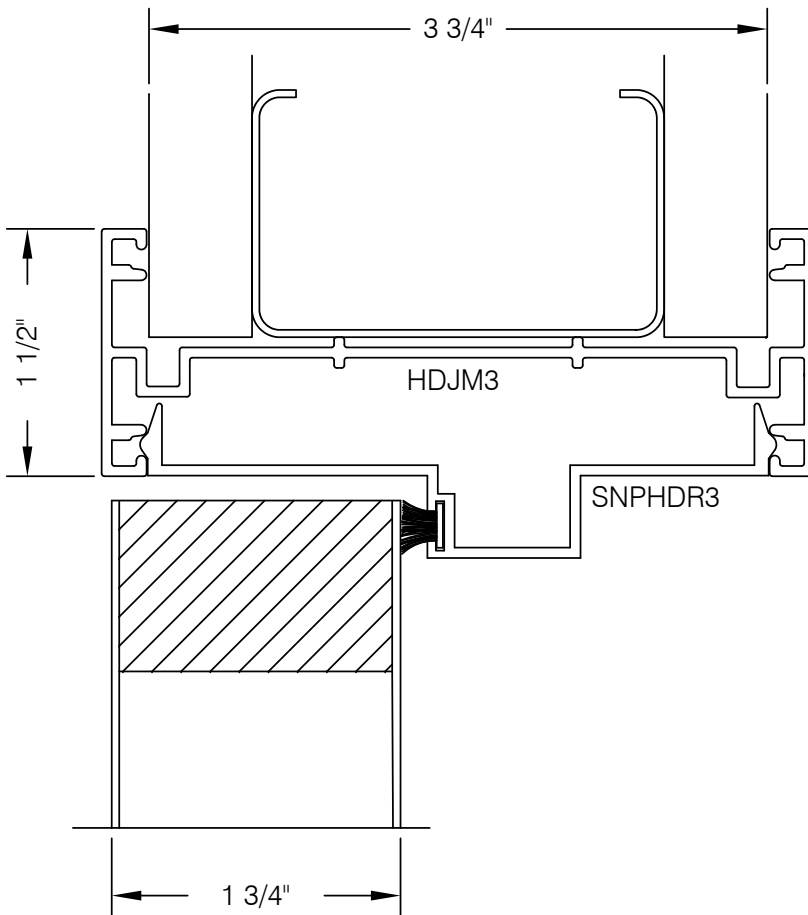

E3H-D102 375 SERIES DOOR HEAD AT SIDELIGHT @ DRYWALL

AlumaPro
Interior Frame Systems
Phone: 713 462-0861
www.alumapro.com

ESSENTIALS
Classic Style Office Front

DWG NO.	E3H-D102	REV	0
SCALE	Full/Half	SHEET	