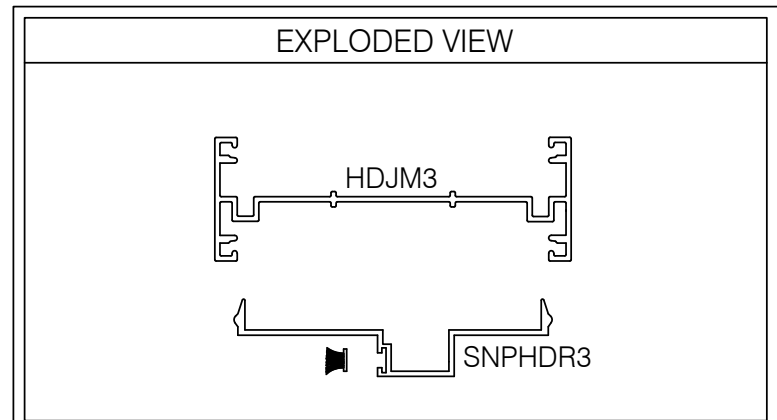

E3H-D102 375 SERIES DOOR HEAD AT SIDELIGHT @ DRYWALL

AlumaPro
Interior Frame Systems
Phone: 713 462-0861
www.alumapro.com

ESSENTIALS
Classic Style Office Front

DWG NO.	E3H-D102	REV	0
SCALE	Full/Half	SHEET	