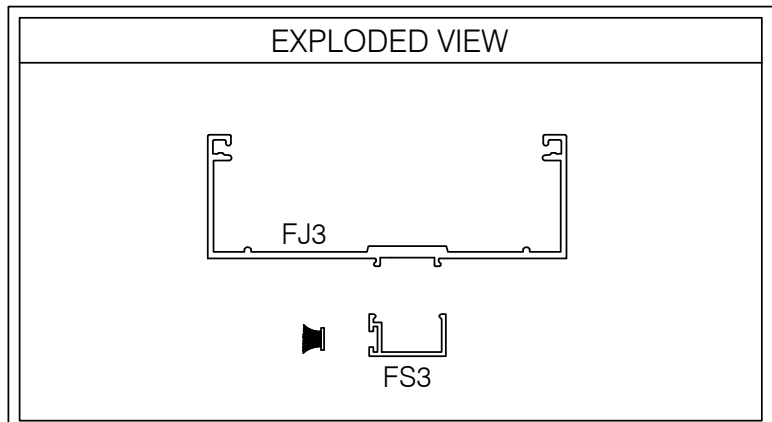

E3H-D101 375 SERIES DOOR HEAD @ DRYWALL

AlumaPro
Interior Frame Systems
Phone: 713 462-0861
www.alumapro.com

ESSENTIALS
Classic Style Office Front

DWG NO.	E3H-D101	REV	0
SCALE	Full/Half	SHEET	