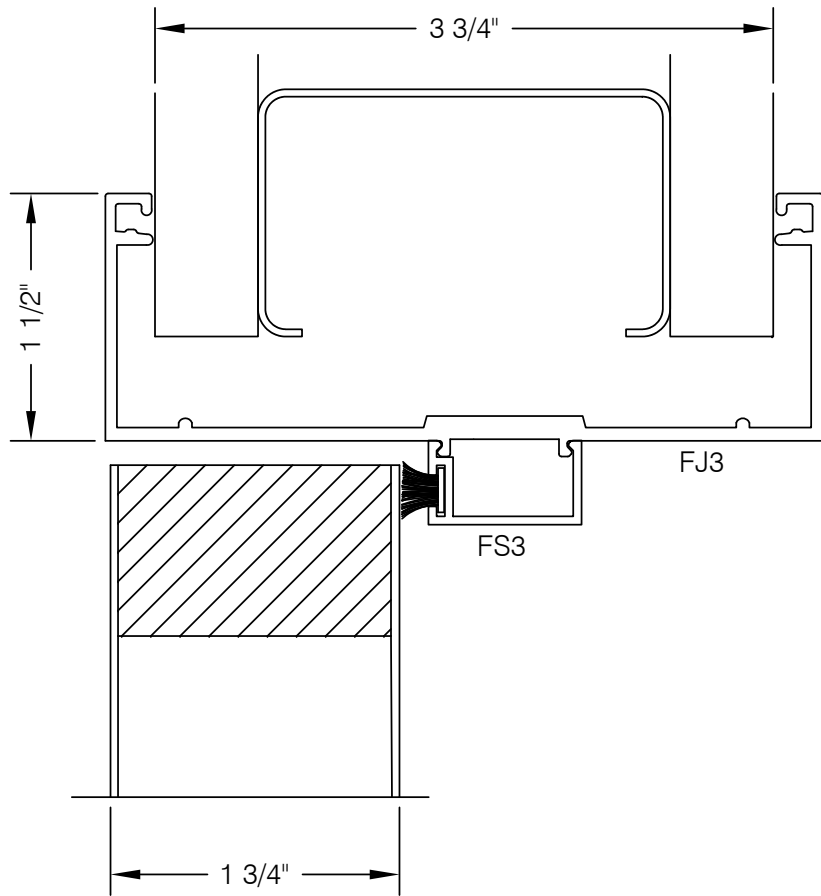

E3H-D101 375 SERIES DOOR HEAD @ DRYWALL

AlumaPro
Interior Frame Systems
Phone: 713 462-0861
www.alumapro.com

ESSENTIALS
Classic Style Office Front

DWG NO.	E3H-D101	REV	0
SCALE	Full/Half	SHEET	